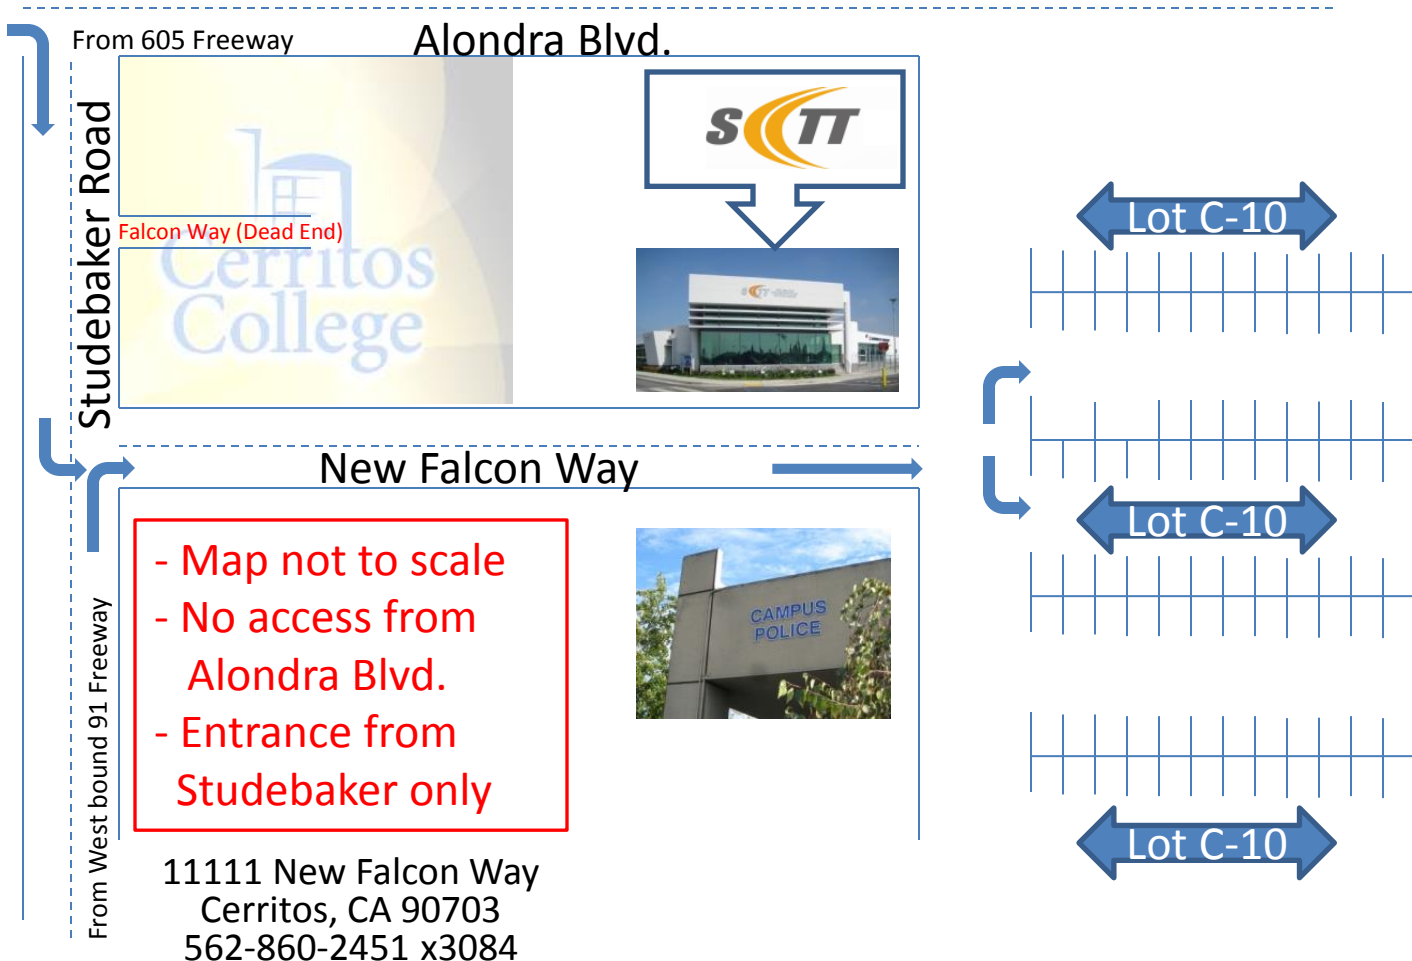

**Parking Permit  
CASI Fall Seminar  
Friday, September 18, 2015**

Fold and place on drivers side of dash board  
Permit is valid in parking lot C-10  
white lined stalls only

- Map not to scale
- No access from Alondra Blvd.
- Entrance from Studebaker only